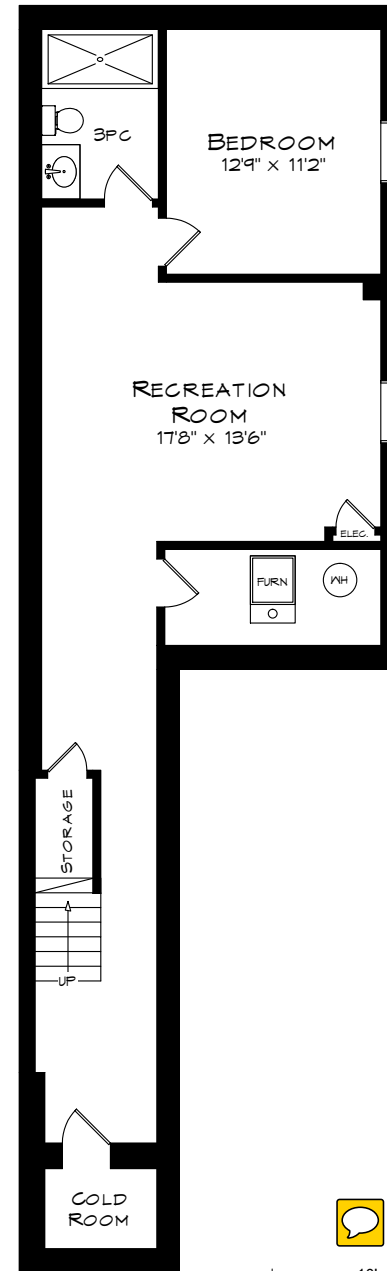

LOWER LEVEL
950 SQUARE FEET