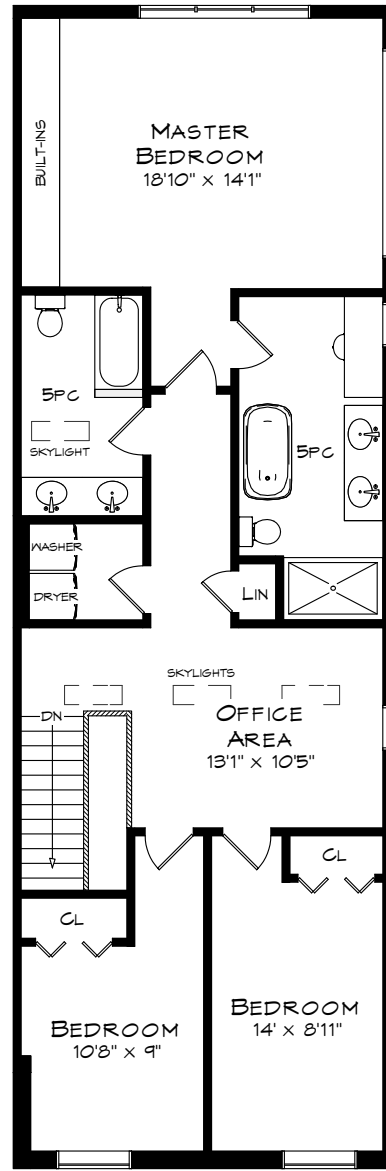

UPPER LEVEL
1,205 SQUARE FEET
CEILINGS: 9'