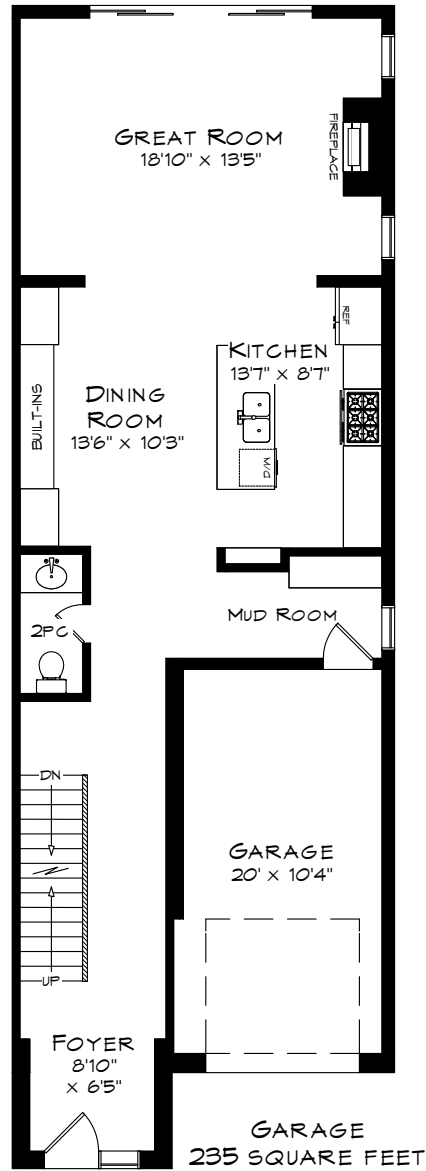

25 CAYUGA AVENUE

TOTAL SQUARE FOOTAGE
3,067 SQ.FT.

MAIN LEVEL
912 SQUARE FEET
CEILINGS: 10'4"