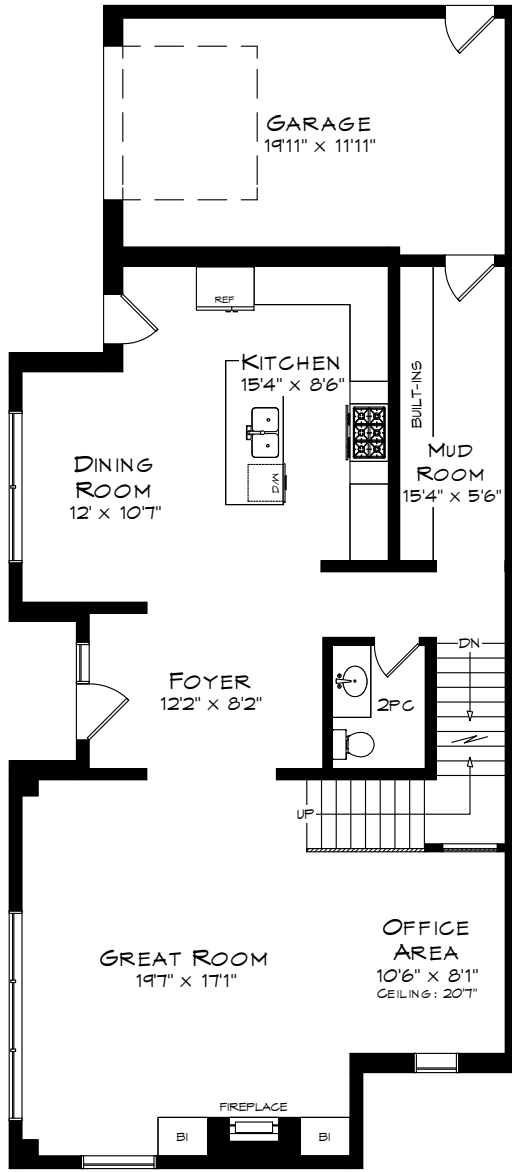

51 FOREST AVENUE

TOTAL SQUARE FOOTAGE
3,820 SQ.FT.

MAIN LEVEL
1,167 SQUARE FEET
CEILINGS: 10'4"

GARAGE
272 SQUARE FEET

UPPER LEVEL
1,430 SQUARE FEET
CEILINGS: 9'

LOWER LEVEL
1,223 SQUARE FEET

Measurements may not be 100% accurate
and should be used as a guideline only.
September - 2018