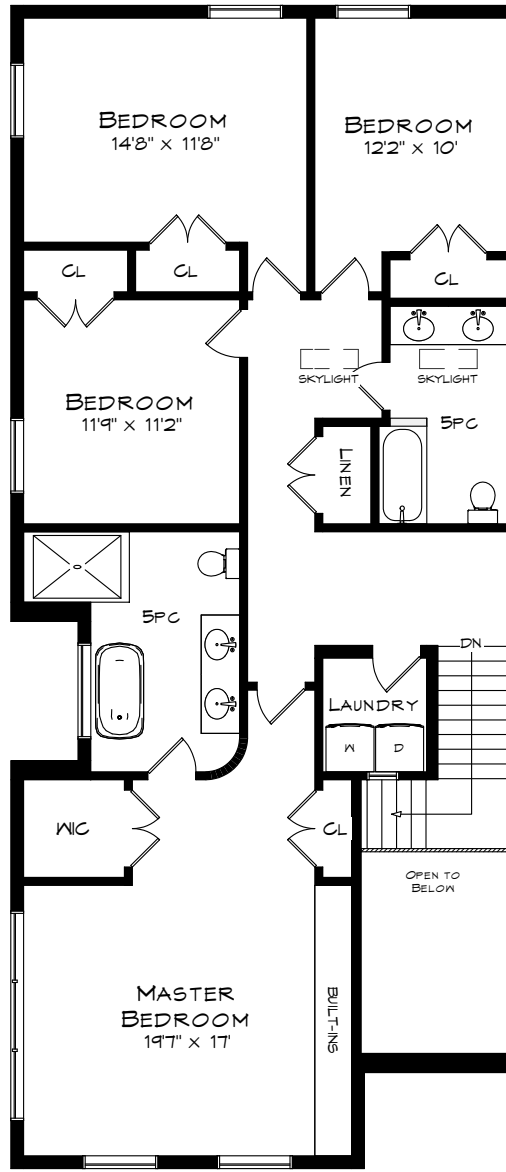

51 FOREST AVENUE

TOTAL SQUARE FOOTAGE
3,820 SQ.FT.

MAIN LEVEL
1,167 SQUARE FEET
CEILINGS: 10'4"

GARAGE
272 SQUARE FEET

UPPER LEVEL
1,430 SQUARE FEET
CEILINGS: 9'

LOWER LEVEL
1,223 SQUARE FEET

Measurements may not be 100% accurate
and should be used as a guideline only.
September - 2018