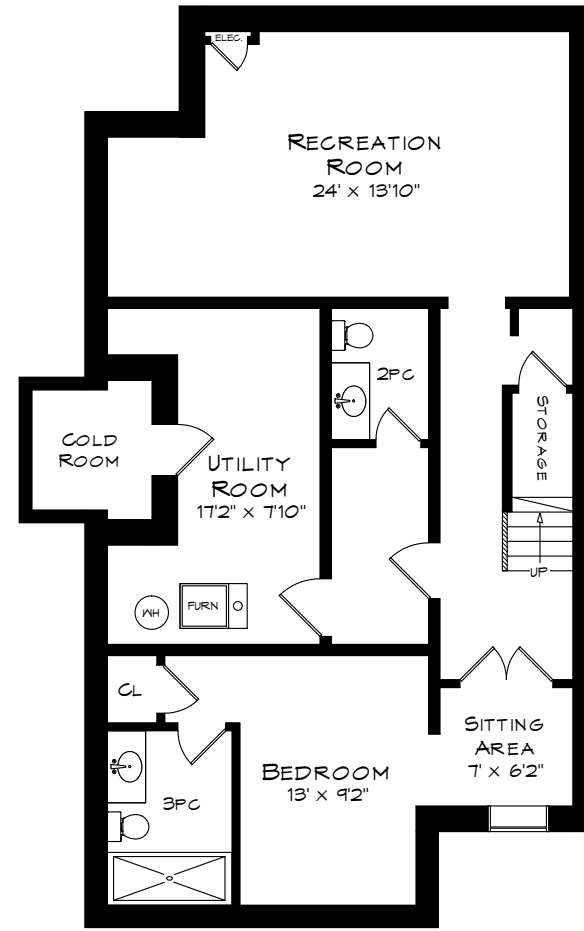

51 FOREST AVENUE

TOTAL SQUARE FOOTAGE
3,820 SQ.FT.

MAIN LEVEL
1,167 SQUARE FEET
CEILINGS: 10'4"

GARAGE
272 SQUARE FEET

UPPER LEVEL
1,430 SQUARE FEET
CEILINGS: 9'

LOWER LEVEL
1,223 SQUARE FEET

Measurements may not be 100% accurate
and should be used as a guideline only.
September - 2018